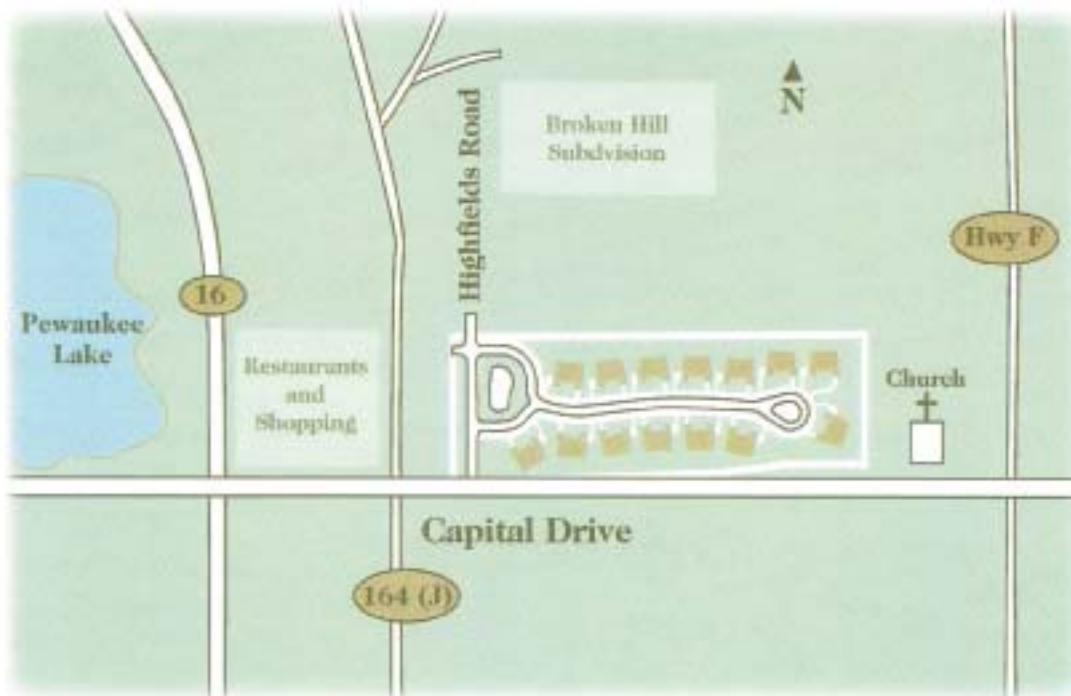

DIRECTIONS

Take I 94 and exit on Highway 164 (Old Highway J).

Head north on Highway 164 to Capital Drive or Highway 190.

Turn right (east) and after one block turn left (north) onto Highfield Road.

Entrance will be on your right.

From Highway 16, exit at Highway 190 (Capital Drive) and go east.

One block after Highway 164, turn left onto Highfield Road.

Coming from the east on Capital Drive, continue west past Highway F (Old 164).

Turn right on Highfield Road just past the church.

Comfortable Convenience